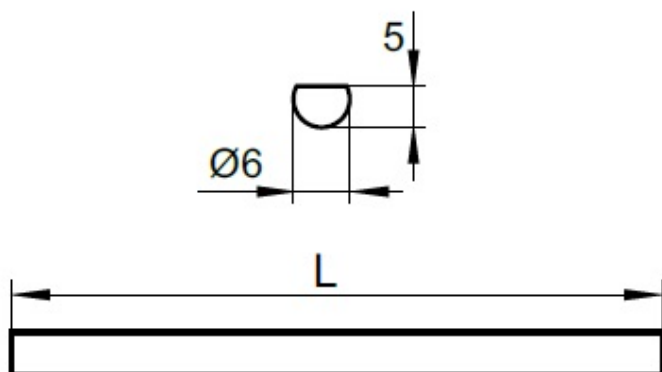

PRODUCT SHEET

Description:

Locking Bar $\varnothing 6\text{mm} \times 2000\text{mm}$, Steel, Nickel Plated

Item number:

14.05.735-0

Units	Box	Carton	HS Code	Barcode
Pcs.	1	25	8301600090	 5704866044080

# 14.05.720	1000 mm Nickel Plated
# 14.05.723	1000 mm Brass Plated
# 14.05.724	1000 mm Bronze Plated
# 14.05.725	1200 mm Nickel Plated
# 14.05.729	1500 mm Nickel Plated
# 14.05.730	1500 mm Bronze Plated
# 14.05.735	2000 mm Nickel Plated